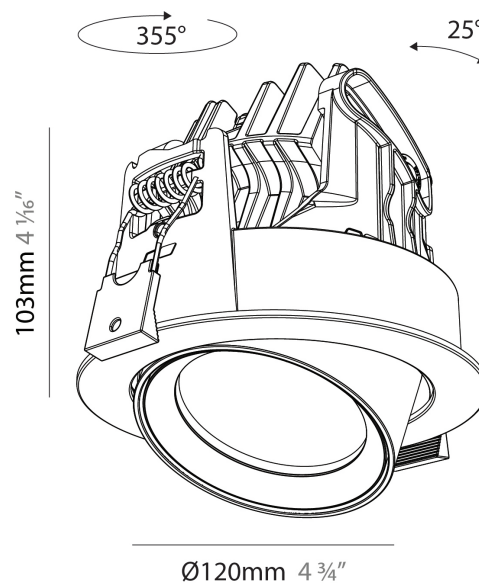

GENERAL

Series: Centriq
Subseries: Centriq Round Adjustable
Brand: Prolicht
Division: Architectural
Mounting Type: Recessed
Mounting Location: Ceiling
Subcategory: Spots

PHYSICAL

Shape: Cylinder
Diameter (mm): 120
Diameter (in): 4 ¾
Height (mm): 105
Height (in): 4 ⅛
Min. Recessing Depth (mm): 120
Min. Recessing Depth (in): 4 ¾
Light Distribution: Adjustable / Direct
Weight (kg): 0.649
Diffuser: Lens Pack - No Lens / Opal / Linear Spread Lens / Honeycomb / Spread Lens
Fixture Finish: SSR / BKV / CWI / CRY / HAB / UFT / ITA / RUA / FTG / MYG / LOD / PUS / FRO / FUP / KIA / POP / BLS / SPG / MEY / GOH / GUM / CHC / COM / ABZ / JAG / OBR / MOS / ROR
Fixture Material: Aluminum
Cut-out Measurements: Dia. 112mm / 4 7/16"

ELECTRICAL

Lamp Type: LED (Zhaga Standard)
Input Wattage (W): 20.5
Total Output Wattage (W): 18.1
Dimming: Tri-Mode (Non-Dimming and Phase Dimming (120Vac only) and 0-10V Dimming)
Driver Included: Yes
Driver Location: Recessed Housing
Driver Type: Constant Current - Universal
Driver Class: Class 2
Input Voltage (V): 120 - 277
Constant Current (MA): 500

LED

Color Temperature (*K): 2700 / 3000 / 3500 / 4000
Max. Delivered Lumen (lm): 1432 / 1542 / 1432 / 1636
Nominal Lumen (lm): 1668 / 1797 / 1868 / 1907
CRI: >90 CRI
Lamp Life (hrs): 50000

OPTICAL

Reflector°: 10
Adjustability: Rotational 350°; Tilt 90°

RATINGS AND CERTIFICATIONS

Certified By: Certified for North American Standards
IP rating: IP20